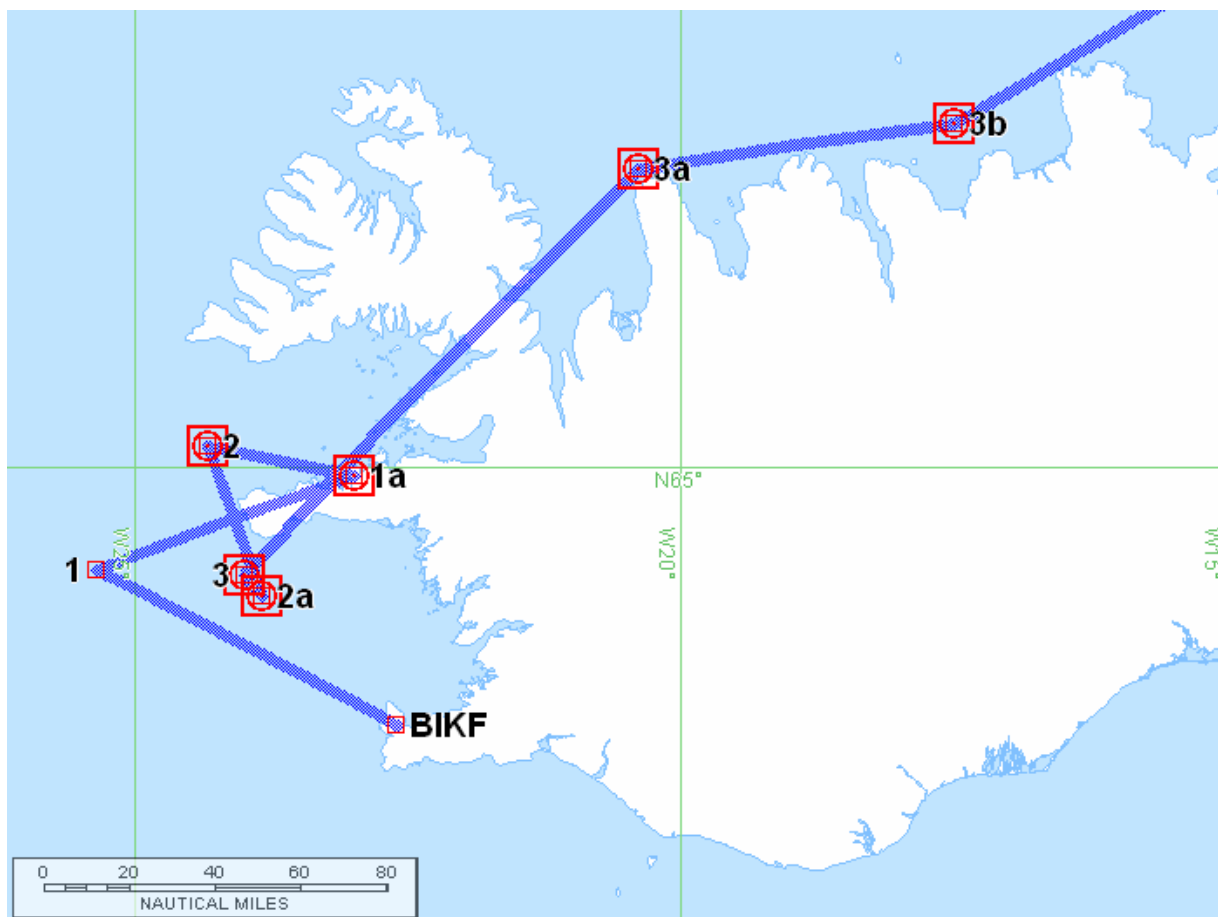

Flight 12 on March 11th from Keflavik to Andenes -1-

1 N 64° 36.1' W 25° 21.3'	1A N 64° 58.0' W 23° 00.0'	2 N 65° 05.0' W 24° 20.0'	2A N 64° 30.0' W 23° 50.0'
3 N 64° 35.0' W 24° 00.0'	3A N 66° 08.0' W 20° 23.0'	3B N 66° 18.0' W 17° 30.0'	

Flight 12 on March 11th from Keflavik to Andenes -2-

WP1

N 67° 49.8'
W 09° 53.3'

WP2

N 67° 40.3'
E 05° 51.6'